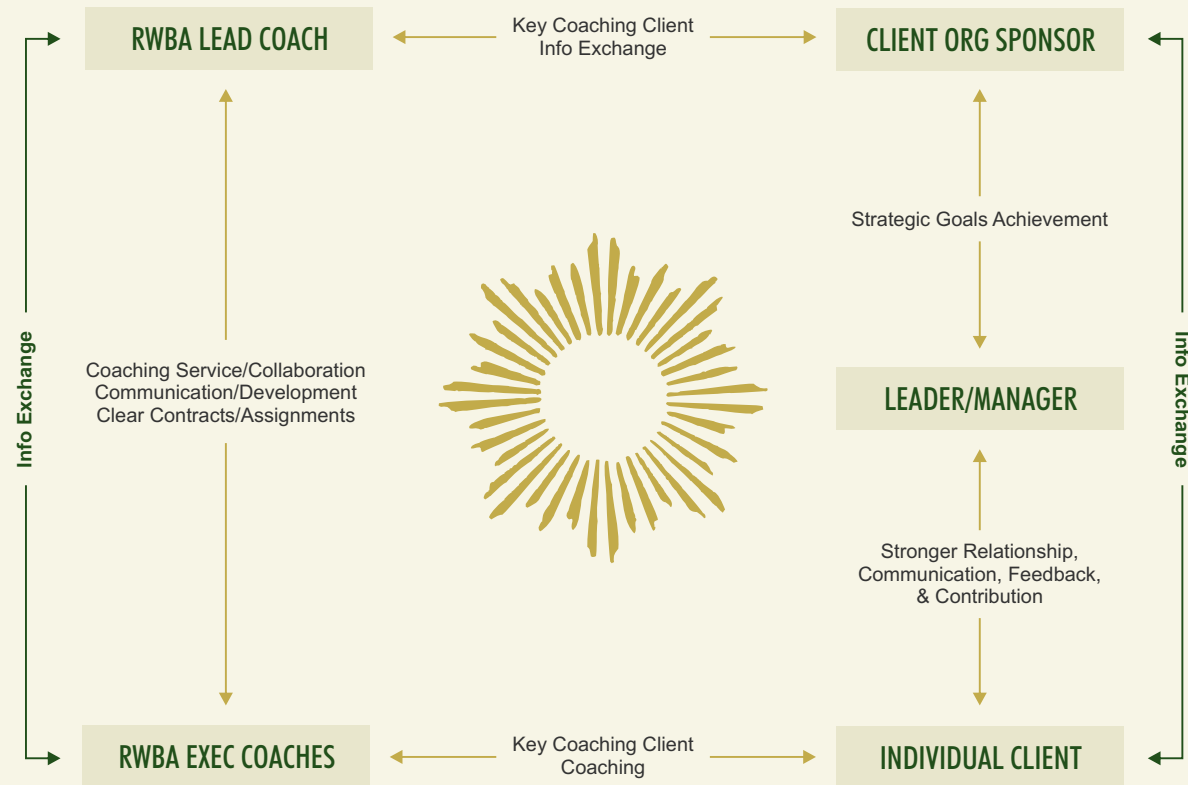

**R. W. BENWICK**  
ASSOCIATES LIMITED®

AN RWBA COACHING SERVICE

*JOINT-VENTURE* Coaching

CORPORATE COACHING MODEL  
PARTNERING FOR SUCCESS

COACHING FOR MORE SUCCESS & FULFILLMENT

1-866-952-6224 or 1-866-95COACH  
www.rwbenwick.com

*NOTE: The flow of information and powerful RWBA/Corporate Sponsor collaboration are key to leader coaching & development*